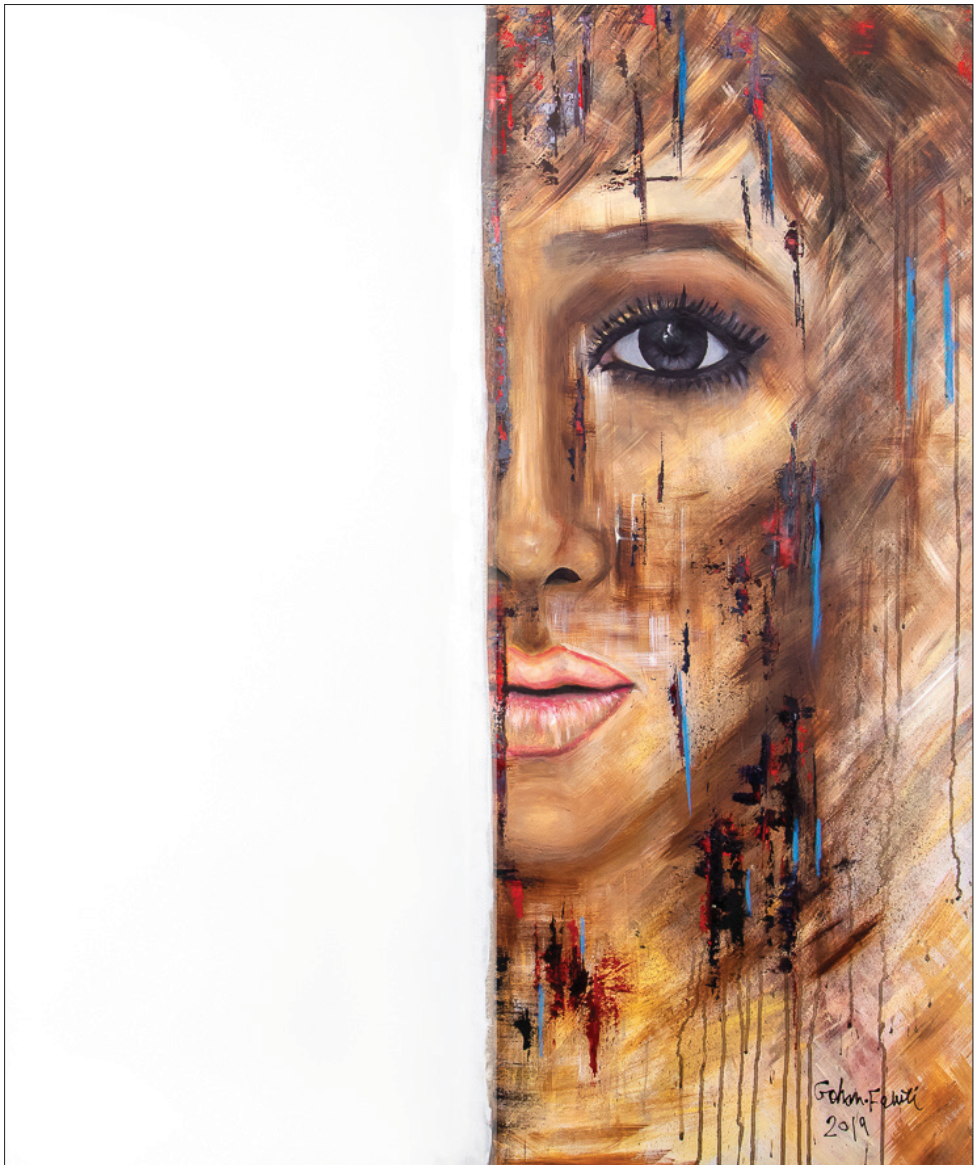

**If women
are going
to be paid
47.6% less**

**they will
paint
47.6% less**

Shattering Her Glass Ceiling

— by *Batool Jafri*

No → 1

SIZE: 100 x 120 cm

Ode To She

— by *Beena Samuel*

No → 2

SIZE : 100 x 120 cm

Fragmentos De Amor

— by *Candida Miranda*

No → 3

SIZE: 100 x 120 cm

Look Up

— by *Dina Saadi*

No → 4

SIZE: 100 x 120 cm

She Walks In The Light

— by *Diyali Sen Bhalla*

No → 5

SIZE: 100 x 120 cm

Dancing Letters

— by *Fatima Alhammadi*

No → 6

SIZE: 100 x 120 cm

Who Is She?

— by *Gehan Fawzi*

No → 7

SIZE: 100 x 120 cm

She Is King

— by *Kristel Bechara*